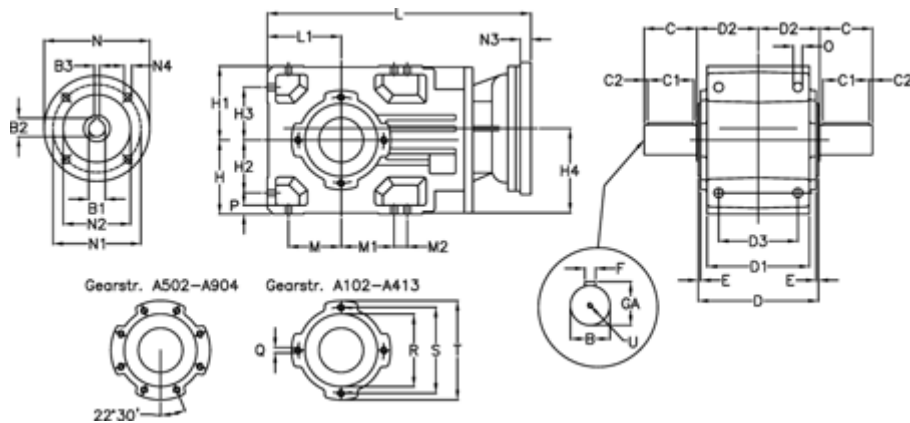

Article number: 29600203962230
 Description: Bevel helical gearbox
 A202UD-39,6-P80B5

Measures

B = 30	D1 = 110	H1 = 80	M2 = 0	Q = M8x15
B1 = 19	D2 = 73	H2 = 60.0	N = 200	R = 95
B2 = 21.8	D3 = 90	H3 = 60.0	N1 = 165	S = 115
B3 = 6	Description = A202UD-xx-P80 B5	H4 = 93.0	N2 = 130	T = 140
C = 60	E = 3.0	L = 325.5	N3 = 0	U = M10x22
C1 = 50	F = 10	L1 = 80	N4 = M10x12	
C2 = 5.0	GA = 33.0	M = 60.0	O = 9.5	
D = 136	H = 80	M1 = 60.0	P = 9	